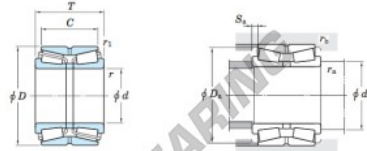

Tapered roller bearing 46224A-JTEKT - 46224A-KOYO

<https://www.123bearing.com/bearing-housing/roller-bearing/tapered/46224a-koyo>

Double-row tapered roller bearings ————— **Koyo**
TDO type

Boundary dimensions (mm)						Basic load ratings (kN)		Limiting speeds (min ⁻¹)	
d	D	T	C	r	r ₁	C _r	C _{0r}	Grease lub.	Oil lub.
120	180	58	46	2.5	0.6	247	460	1 500	2 100

Bearing No.	Mounting dimensions (mm)					Constant e	Axial load factors			Refer.) Mass (kg)
	d ₄ min.	D ₄ min.	S _d min.	r ₂ max.	r ₃ max.		Y ₂	Y ₃	Y ₀	
46224A	132	169	6	2	0.6	0.35	1.95	2.90	1.91	4.66

PRODUCT FEATURES

Brand	JTEKT
N° Ean13	4549250133077
Inside diameter	120 mm
Outside diameter	180 mm
Thickness	46 mm
2nd Thickness	58 mm
Weight	4660 g
Packaging	1

contact@123bearing.com

(646) 712 9672

CRT4 de Lesquin 60 Rue Du Haut De Sainghin 59273 Fretin FRANCE