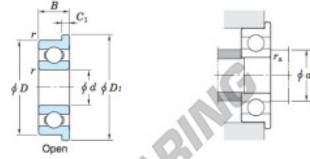

Deep groove ball bearing single row F691-JTEKT - F691-KOYO

<https://www.123bearing.com/bearing-housing/deep-groove-bearing/single-row/f691-koyo>

Extra-small ball bearings, miniature ball bearings — **Koyo**
flanged type

Boundary dimensions (mm)				Basic load ratings (kN)			Factor	Limiting speeds (min ⁻¹)		Bearing No.	
d	D	B	B ₁	r ⁽¹⁾ min.	r ₁ ⁽¹⁾ min.	C _{10r}		f ₀	Grease lub. [Open 1/2, 2/3]		Oil lub. [Open 1/2, 2/3]
1	4	1.6	—	0.1	—	0.14	0.04	11.4	120 000	140 000	F691

	Dimensions of flange (mm)				Mounting dimensions (mm)		(Refer.) Mass (g)
	D ₁	D ₂	C ₁	C ₂	d _a min.	r _a max.	
Shielded	5	—	0.5	—	1.8	0.1	0.1

PRODUCT FEATURES

Brand	JTEKT
N° Ean13	3663952476223
Inside diameter	1 mm
Outside diameter	4 mm
Thickness	1.6 mm
Weight	0.1 g
Packaging	1