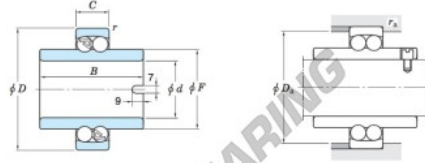

Deep groove ball bearing single row 11211-JTEKT - 11211-KOYO

<https://www.123bearing.com/bearing-housing/deep-groove-bearing/single-row/11211-koyo>

Self-aligning ball bearings ————— Koyo
extended inner ring type

Boundary dimensions (mm)						Basic load ratings (kN)			Limiting speeds (min. ⁻¹)		Bearing No.
d	D	B	C	F	r max.	C _r	C _{0r}	Grease lub.	Oil lub.		
55	100	60	21	70.9	1.5	26.8	10.0	5 800	7 100	11211	

Mounting dimensions (mm)		Con-stant	Axial load factors			(Refer.) Mass (kg)
D _s max.	r _s max.	e	Y ₁	Y ₂	Y ₃	1.16
93.5	1.5	0.20	3.19	4.94	3.34	

PRODUCT FEATURES

Brand	JTEKT
N° Ean13	3663952476193
Inside diameter	55 mm
Outside diameter	100 mm
Thickness	60 mm
Weight	1160 g
Packaging	1

contact@123bearing.com

(646) 712 9672

CRT4 de Lesquin 60 Rue Du Haut De Sainghin 59273 Fretin FRANCE