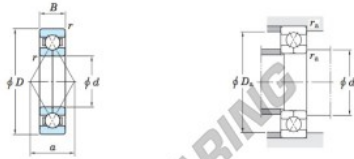

Deep groove ball bearing single row 6310BI-JTEKT - 6310BI-KOYO

<https://www.123bearing.com/bearing-housing/deep-groove-bearing/single-row/6310bi-koyo>

Four-point contact ball bearings ————— Koyo

Boundary dimensions (mm)				Basic load ratings (kN)		Limiting speeds (min ⁻¹)		Bearing No.	Load center spread (mm) a
d	D	B	r max.	C _r	C _{0r}	Grease lub.	Oil lub.		
50	110	27	2	103	83.7	5 000	6 900	6310BI	56.0

Mounting dimensions (mm)			(Refer.) Mass (kg)
d _s min.	D _s max.	r _s max.	
60	100	2	1.35

PRODUCT FEATURES

Brand	JTEKT
N° Ean13	3663952474366
Inside diameter	50 mm
Outside diameter	110 mm
Thickness	27 mm
Weight	1350 g
Packaging	1