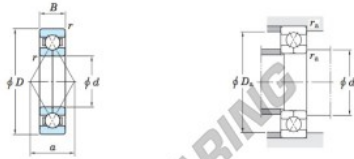

## Deep groove ball bearing single row 6205BI-JTEKT - 6205BI-KOYO

<https://www.123bearing.com/bearing-housing/deep-groove-bearing/single-row/6205bi-koyo>

Four-point contact ball bearings ————— Koyo

Boundary dimensions (mm)				Basic load ratings (kN)		Limiting speeds (min <sup>-1</sup> )		Bearing No.	Load center spread (mm) a
d	D	B	r min.	C <sub>r</sub>	C <sub>0r</sub>	Grease lub.	Oil lub.		
25	52	15	1	26.7	18.8	10 000	14 000	6205BI	27.0

Mounting dimensions (mm)			(Refer.) Mass (kg)
d <sub>2</sub> min.	D <sub>2</sub> max.	r <sub>2</sub> max.	
30.5	46.5	1	0.156

### PRODUCT FEATURES

Brand	JTEKT
N° Ean13	3663952474250
Inside diameter	25 mm
Outside diameter	52 mm
Thickness	15 mm
Weight	156 g
Packaging	1

[contact@123bearing.com](mailto:contact@123bearing.com)

(646) 712 9672