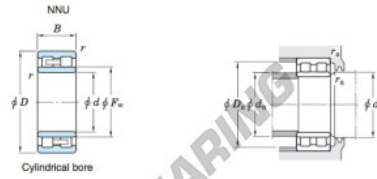

Roller bearing NNU4956-JTEKT - NNU4956-KOYO

<https://www.123bearing.com/bearing-housing/roller-bearing/roller/nnu4956-koyo>

Double-row cylindrical roller bearings Koyo

Boundary dimensions (mm)				Basic load ratings (kN)			Limiting speeds (min ⁻¹)		Bearing No.	
d	D	B	r	F _w	C	C ₁₀₇	Grease lub.	Oil lub.	Cylindrical bore	Tapered bore
280	380	100	2.1	308	976	2 200	1 300	1 500		

Mounting dimensions (mm)		Refer. Mass (kg)	
d _a	D _a	Cylindrical bore	Tapered bore
min. 291	max. 305	min. 316	max. 369
		min. —	max. 2
		33.1	31.6

PRODUCT FEATURES

Brand	JTEKT
N° Ean13	3663952473949
Inside diameter	280 mm
Outside diameter	380 mm
Thickness	100 mm
Weight	33100 g
Packaging	1