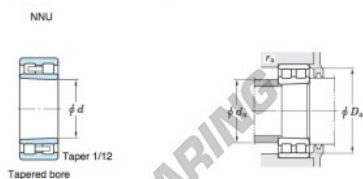

Roller bearing **NNU4926K-JTEKT - NNU4926K-KOYO**

<https://www.123bearing.com/bearing-housing/roller-bearing/roller/nnu4926k-koyo>

Double-row cylindrical roller bearings Koyo

Boundary dimensions (mm)				Basic load ratings (kN)			Limiting speeds (min ⁻¹)		Bearing No. NN		
d	D	B	r _{min}	F _w	E _a	C	C ₁₀₇	Grease lub.	Oil lub.	Cylindrical bore	Tapered bore
130	180	50	1.5	146	—	216	428	3 100	3 700		

	Mounting dimensions (mm)		da		D _a	r _a		(Refer.) Mass (kg)	
	min.	max.	min.	max.		min.	max.	Cylindrical bore	Tapered bore
NNU4926K	138	143.5	148	172	—	1.5	3.90	3.73	

PRODUCT FEATURES

Brand	JTEKT
N° Ean13	3663952473123
Inside diameter	130 mm
Inside diameter	5.118" inch
Outside diameter	180 mm
Outside diameter	7.087" inch
Thickness	50 mm
Thickness	1.969" inch
Weight	3730 g
Packaging	1