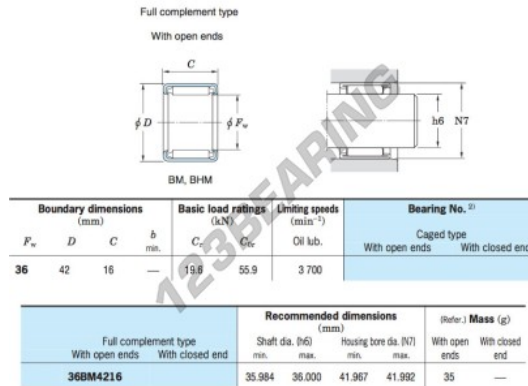

Needle roller bearing 36BM4216-JTEKT - 36BM4216-KOYO

<https://www.123bearing.com/bearing-housing/needle-roller-bearing/needle/36bm4216-koyo>

Drawn cup needle roller bearings Koyo

PRODUCT FEATURES

Brand	JTEKT
N° Ean13	4549250127403
Inside diameter	36 mm
Outside diameter	42 mm
Thickness	16 mm
Weight	35 g
Packaging	1