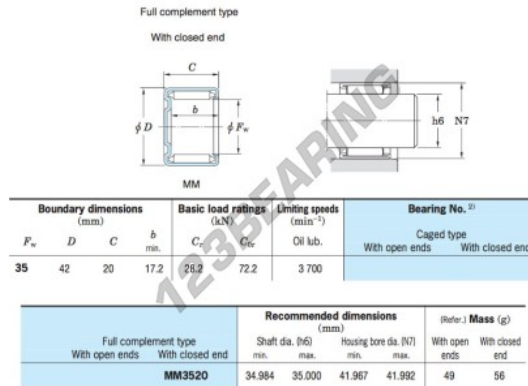

## PRODUCT FEATURES

Brand	JTEKT
N° Ean13	3663952472218
Inside diameter	35 mm
Outside diameter	42 mm
Thickness	20 mm
Weight	56 g
Packaging	1

[contact@123bearing.com](mailto:contact@123bearing.com)

(646) 712 9672