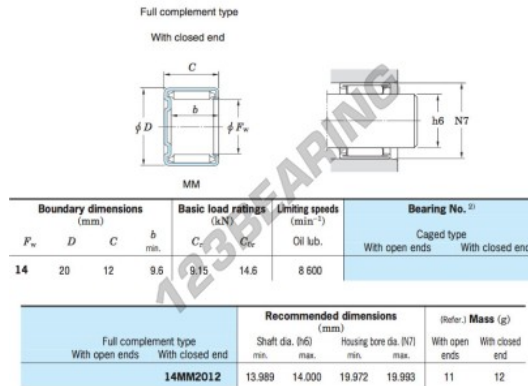

Needle roller bearing 14MM2012-JTEKT - 14MM2012-KOYO

<https://www.123bearing.com/bearing-housing/needle-roller-bearing/needle/14mm2012-koyo>

Drawn cup needle roller bearings Koyo

PRODUCT FEATURES

Brand	JTEKT
N° Ean13	3663952469935
Inside diameter	14 mm
Outside diameter	20 mm
Thickness	12 mm
Weight	12 g
Packaging	1