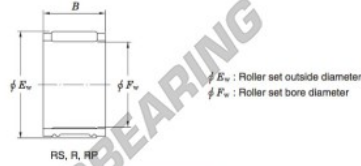

Needle roller bearing RS424725-JTEKT - RS424725-KOYO

<https://www.123bearing.com/bearing-housing/needle-roller-bearing/needle/rs424725-koyo>

Needle roller and cage assemblies Koyo

Boundary dimensions (mm.)			Basic load ratings (kN)			Limiting speeds (min ⁻¹)	Bearing No.	Special series (Cage)	[Outer] Mass (g)
F_w	E_w	B	C_r	C_0	Oil lub.				
42	47	25	29.5	63.1	11 000	RS424725	—	52	

PRODUCT FEATURES

Brand	JTEKT
N° Ean13	3663952468297
Inside diameter	42 mm
Outside diameter	47 mm
Thickness	25 mm
Weight	52 g
Packaging	1

contact@123bearing.com

(646) 712 9672

CRT4 de Lesquin 60 Rue Du Haut De Sainghin 59273 Fretin FRANCE