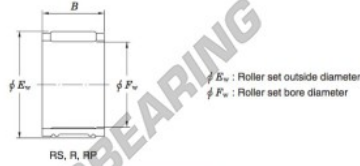

## Needle roller bearing RFU313620A-1-JTEKT - RFU313620A-1-KOYO

<https://www.123bearing.com/bearing-housing/needle-roller-bearing/needle/rfu313620a-1-koyo>

Needle roller and cage assemblies Koyo

Boundary dimensions (mm)			Basic load ratings (kN)		Limiting speeds (min <sup>-1</sup> )	Bearing No.	Special series (Cage)	[Outer] Mass (g)
$F_w$	$E_w$	$B$	$C_r$	$C_0$	Oil lub.			
31	36	20.3	19.9	342	15 000	<b>RFU313620A-1</b>	With double split polyamide	17

### PRODUCT FEATURES

Brand	JTEKT
N° Ean13	4549250044670
Inside diameter	31 mm
Outside diameter	36 mm
Thickness	20.3 mm
Weight	17 g
Packaging	1

[contact@123bearing.com](mailto:contact@123bearing.com)

(646) 712 9672