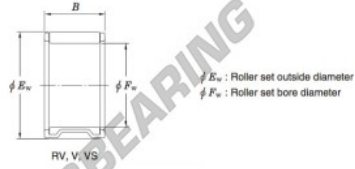

Needle roller bearing RV253232-JTEKT - RV253232-KOYO

<https://www.123bearing.com/bearing-housing/needle-roller-bearing/needle/rv253232-koyo>

Needle roller and cage assemblies Koyo

| Boundary dimensions (mm) | | | Basic load ratings (kN) | | Limiting speeds (min ⁻¹) | Bearing No. | Special series (Cage) | [Outer] Mass (g) |
|--------------------------|-------|-----|-------------------------|----------|--------------------------------------|-----------------|-----------------------|------------------|
| F_w | E_w | B | C_r | C_{10} | Oil lub. | | | |
| 25 | 32 | 32 | 39.6 | 62.0 | 18 000 | RV253232 | — | 49 |

PRODUCT FEATURES

| | |
|------------------|---------------|
| Brand | JTEKT |
| N° Ean13 | 3663952466866 |
| Inside diameter | 25 mm |
| Outside diameter | 32 mm |
| Thickness | 32 mm |
| Weight | 49 g |
| Packaging | 1 |