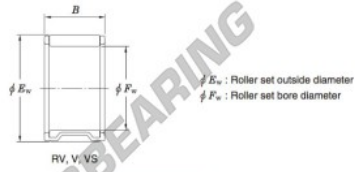

Needle roller bearing RV121712A-2-JTEKT - RV121712A-2-KOYO

<https://www.123bearing.com/bearing-housing/needle-roller-bearing/needle/rv121712a-2-koyo>

Needle roller and cage assemblies Koyo

Boundary dimensions (mm)			Basic load ratings (kN)		Limiting speeds (min ⁻¹)	Bearing No.	Special series (Cage)	[Outer] Mass (g)
F_w	E_w	B	C_r	C_{10}	Oil lub.			
12	17	11.5	8.2	8.3	34 000	RV121712A-2	—	6.6

PRODUCT FEATURES

Brand	JTEKT
N° Ean13	3663952465920
Inside diameter	12 mm
Outside diameter	17 mm
Thickness	11.5 mm
Weight	6.6 g
Packaging	1

contact@123bearing.com

(646) 712 9672

CRT4 de Lesquin 60 Rue Du Haut De Sainghin 59273 Fretin FRANCE