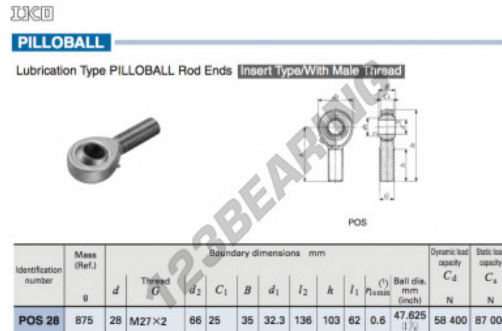

## GE Rod end POS28-IKO - POS28-IKO

<https://www.123bearing.com/bearing-housing/rod-end/ge/pos28-iko>

### PRODUCT FEATURES

Brand	IKO
N° Ean13	3616060465054
Inside diameter	28 mm
Outside diameter	66 mm
Thickness	25 mm
Type	GE
Weight	875 g
Thread	Right-hand thread
Lubrication	with
Packaging	1

[contact@123bearing.com](mailto:contact@123bearing.com)