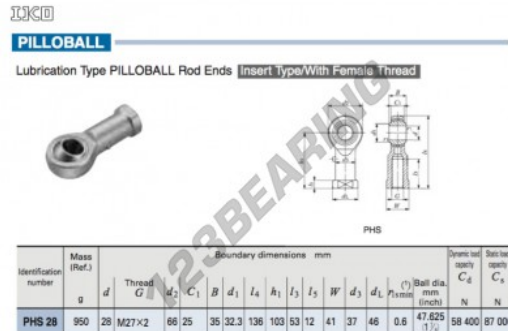

GE Rod end PHS28-IKO - PHS28-IKO

<https://www.123bearing.com/bearing-housing/rod-end/ge/phs28-iko>

PRODUCT FEATURES

Brand	IKO
N° Ean13	3616060465023
Inside diameter	28 mm
Outside diameter	66 mm
Thickness	25 mm
Type	GE
Weight	950 g
Lubrication	with
Packaging	1