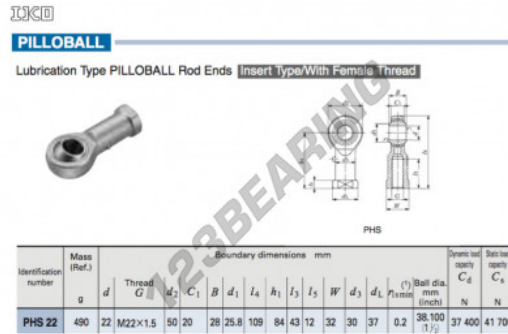

PHS Rod end PHS22-IKO - PHS22-IKO

<https://www.123bearing.com/bearing-housing/rod-end/phs/phs22-iko>

PRODUCT FEATURES

Brand	IKO
N° Ean13	3663952464695
Inside diameter	22 mm
Outside diameter	50 mm
Thickness	20 mm
Type	PHS
Weight	490 g
Packaging	1