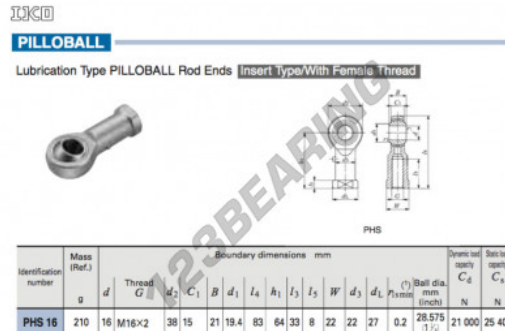

PHS Rod end PHS16-IKO - PHS16-IKO

<https://www.123bearing.com/bearing-housing/rod-end/phs/phs16-iko>

PRODUCT FEATURES

Brand	IKO
N° Ean13	3663952464664
Inside diameter	16 mm
Outside diameter	38 mm
Thickness	15 mm
Type	PHS
Weight	210 g
Packaging	1