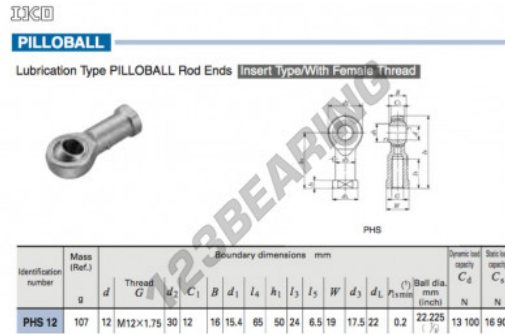

## PHS Rod end PHS12-IKO - PHS12-IKO

<https://www.123bearing.com/bearing-housing/rod-end/phs/phs12-iko>

### PRODUCT FEATURES

Brand	IKO
N° Ean13	3663952464640
Inside diameter	12 mm
Outside diameter	30 mm
Thickness	12 mm
Type	PHS
Weight	107 g
Packaging	1

[contact@123bearing.com](mailto:contact@123bearing.com)