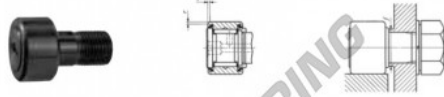

Cam follower CRH52-VUU-IKO - CRH52-VUU-IKO

<https://www.123bearing.com/bearing-housing/deep-groove-bearing/cam-follower/crh52-vuu-iko>

IKO

CAM FOLLOWERS

Inch Series Heavy Duty Cam Followers Full Complement Type/With Screwdriver Slot

CRH-VUU

Stud dia. mm (inch)	Identification number		Mass (Ref.) g	D	C	d ₁	G LINE	G ₁	B max
	Shield type	Sealed type							
38.100 (1 1/2)	CRH 52	VUU	2.380	82.550 (3 1/4)	44.450 (1 3/4)	38.100 (1 1/2)	1/1-12	31.750 (1 1/4)	46.41.05
Boundary dimensions mm(inch)				Mounting dimension f mm(inch)	Maximum operating temp C	Basic dynamic load rating C ₁₀	Basic static load rating C ₀		
B ₂	B ₃	C ₁	s ₁					s ₂	r
63.500 (2 1/2)	15.875 (5/8)	1.588 (5/16)	6.350 (1/4)	3.175 (1/8)	2.381 (3/16)	51.991 (2 1/4)	892	77 600	172 000

PRODUCT FEATURES

Brand	IKO
N° Ean13	3616060464873
Inside diameter	38.1 mm
Outside diameter	82.55 mm
Thickness	44.5 mm
Weight	2380 g
Packaging	1

contact@123bearing.com

(646) 712 9672

CRT4 de Lesquin 60 Rue Du Haut De Sainghin 59273 Fretin FRANCE