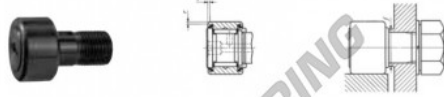

## Cam follower CRH44-VUU-IKO - CRH44-VUU-IKO

<https://www.123bearing.com/bearing-housing/deep-groove-bearing/cam-follower/crh44-vuu-iko>

IKO

### CAM FOLLOWERS

Inch Series Heavy Duty Cam Followers Full Complement Type/With Screwdriver Slot

CRH-VUU

Stud dia. mm (inch)	Identification number		Mass (Ref.) g	$D$	$C$	$d_1$	$G$ LINE	$G_1$	$B$ max
	Shield type	Sealed type							
31.750 (1.250)	CRH 44	VUU	1 460	69.850 ± 0.2	38.100 ± 0.1	31.750 ± 0.05	1/4-12	28.575 ± 0.1	40.0 ± 0.15
Boundary dimensions mm(inch)									
$B_2$	$B_3$	$C_1$	$S_1$	$S_2$	$r$	Mounting dimension $f$ Min. mm(inch)	Maximum operating temp $C$ N-m	Basic dynamic load rating $C$ N	Basic static load rating $C_0$ N
57.150 ± 0.1	14.288 ± 0.1	1.588 ± 0.1	4.782 ± 0.1	3.175 ± 0.1	2.381 ± 0.1	40.878 ± 0.1	500	61 400	116 000

## PRODUCT FEATURES

Brand	IKO
N° Ean13	3616060464798
Inside diameter	31.75 mm
Outside diameter	69.85 mm
Thickness	38.1 mm
Weight	1460 g
Packaging	1

[contact@123bearing.com](mailto:contact@123bearing.com)