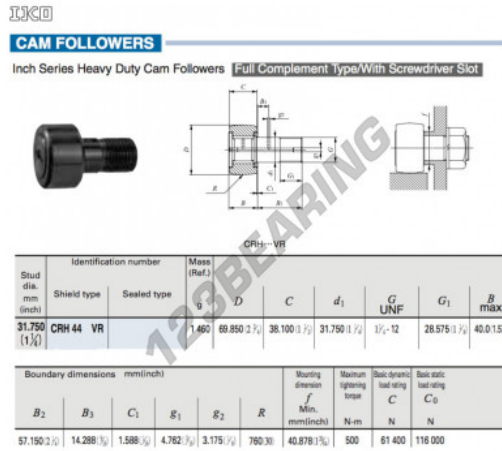

Cam follower CRH44-VR-IKO - CRH44-VR-IKO

<https://www.123bearing.com/bearing-housing/deep-groove-bearing/cam-follower/crh44-vr-iko>

PRODUCT FEATURES

Brand	IKO
N° Ean13	3663952464039
Inside diameter	31.75 mm
Outside diameter	69.85 mm
Thickness	38.1 mm
Weight	1460 g
Packaging	1