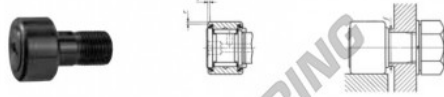

## Cam follower CRH40-VUU-IKO - CRH40-VUU-IKO

<https://www.123bearing.com/bearing-housing/deep-groove-bearing/cam-follower/crh40-vuu-iko>

IKO

### CAM FOLLOWERS

Inch Series Heavy Duty Cam Followers Full Complement Type/With Screwdriver Slot

CRH-VUU

Stud dia. mm (inch)	Identification number		Mass (Ref.) g	$D$	$C$	$d_1$	$G$ LINE	$G_1$	$B$ max
	Shield type	Sealed type							
31.750 (1.248)	CRH 40	VUU	1 260	63.500 ± 0.010	38.100 ± 0.010	31.750 ± 0.010	1/12	28.575 ± 0.010	40.0 ± 0.151
Boundary dimensions mm(inch)									
$B_2$	$B_3$	$C_1$	$S_1$	$S_2$	$r$	Mounting dimension $f$ Min. mm(inch)	Maximum operating temp N-m	Basic dynamic load rating C	Basic static load rating C <sub>0</sub>
57.150 ± 0.010	14.288 ± 0.010	1.588 ± 0.010	4.762 ± 0.010	3.175 ± 0.010	2.381 ± 0.010	40.878 ± 0.010	500	61 400	116 000

## PRODUCT FEATURES

Brand	IKO
N° Ean13	3616060464774
Inside diameter	31.75 mm
Outside diameter	63.5 mm
Thickness	38.1 mm
Weight	1260 g
Packaging	1

[contact@123bearing.com](mailto:contact@123bearing.com)