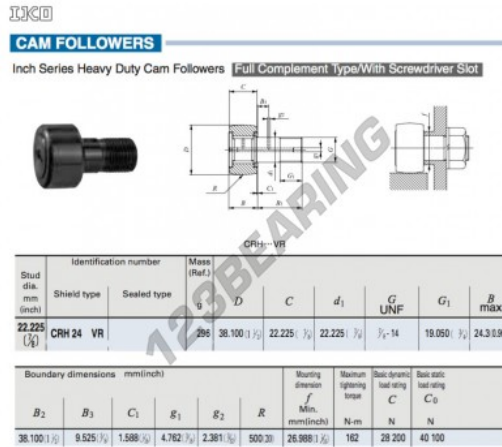

Cam follower CRH24-VR-IKO - CRH24-VR-IKO

<https://www.123bearing.com/bearing-housing/deep-groove-bearing/cam-follower/crh24-vr-iko>

PRODUCT FEATURES

Brand	IKO
N° Ean13	3663952463452
Inside diameter	22.225 mm
Outside diameter	38.1 mm
Thickness	22.225 mm
Weight	296 g
Packaging	1