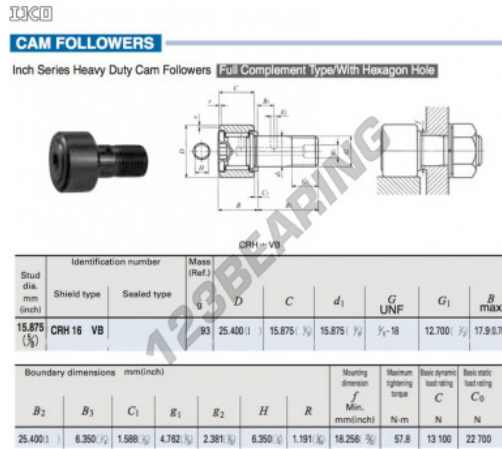

## Cam follower CRH16-VB-IKO - CRH16-VB-IKO

<https://www.123bearing.com/bearing-housing/deep-groove-bearing/cam-follower/crh16-vb-iko>

### PRODUCT FEATURES

Brand	IKO
N° Ean13	3616060464477
Inside diameter	15.875 mm
Inside diameter	5/8" inch
Outside diameter	25.4 mm
Outside diameter	1" inch
Thickness	15.875 mm
Thickness	5/8" inch
Weight	93 g
Packaging	1