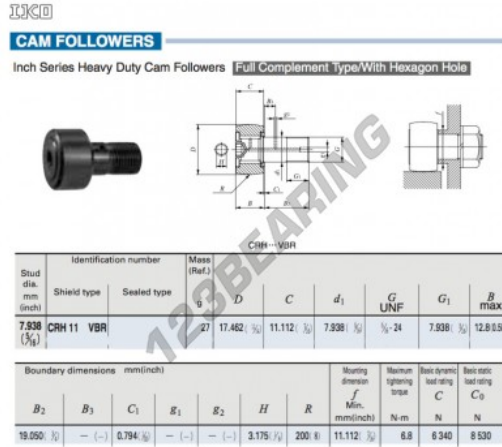

Cam follower CRH11-VBR-IKO - CRH11-VBR-IKO

<https://www.123bearing.com/bearing-housing/deep-groove-bearing/cam-follower/crh11-vbr-iko>

PRODUCT FEATURES

Brand	IKO
N° Ean13	3663952462851
Inside diameter	7.938 mm
Outside diameter	17.462 mm
Thickness	11.112 mm
Weight	27 g
Packaging	1