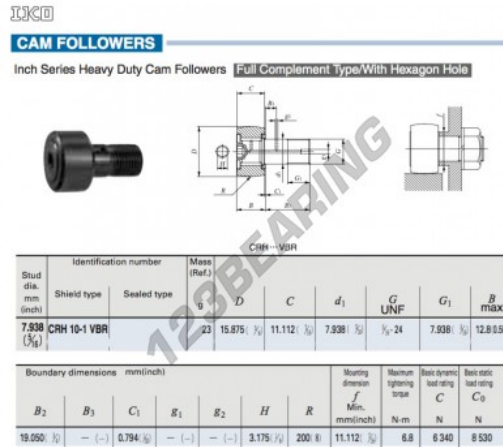

Cam follower CRH10-1-VBR-IKO - CRH10-1-VBR-IKO

<https://www.123bearing.com/bearing-housing/deep-groove-bearing/cam-follower/crh10-1-vbr-iko>

PRODUCT FEATURES

Brand	IKO
N° Ean13	3663952462769
Inside diameter	7.938 mm
Outside diameter	15.875 mm
Thickness	11.112 mm
Weight	23 g
Packaging	1