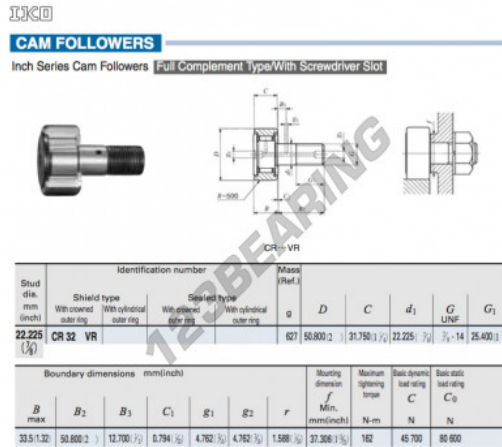

Cam follower CR32-VR-IKO - CR32-VR-IKO

<https://www.123bearing.com/bearing-housing/deep-groove-bearing/cam-follower/cr32-vr-iko>

PRODUCT FEATURES

Brand	IKO
N° Ean13	3616060464170
Inside diameter	22.225 mm
Outside diameter	50.8 mm
Thickness	31.75 mm
Weight	627 g
Packaging	1