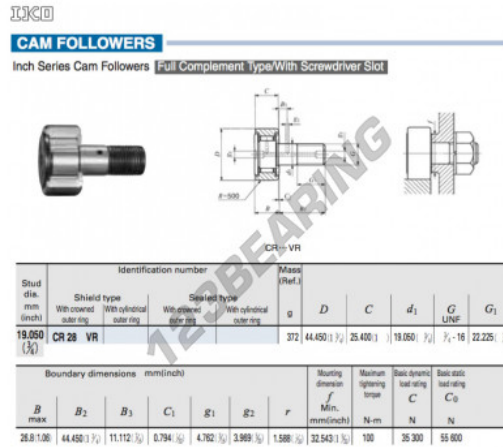

## Cam follower CR28-VR-IKO - CR28-VR-IKO

<https://www.123bearing.com/bearing-housing/deep-groove-bearing/cam-follower/cr28-vr-iko>

### PRODUCT FEATURES

Brand	IKO
N° Ean13	3616060464026
Inside diameter	19.05 mm
Outside diameter	44.45 mm
Thickness	25.4 mm
Weight	372 g
Packaging	1

[contact@123bearing.com](mailto:contact@123bearing.com)