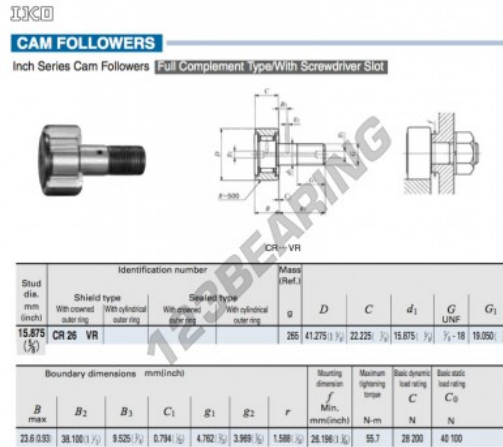

Cam follower CR26-VR-IKO - CR26-VR-IKO

<https://www.123bearing.com/bearing-housing/deep-groove-bearing/cam-follower/cr26-vr-iko>

PRODUCT FEATURES

Brand	IKO
N° Ean13	3616060463944
Inside diameter	15.875 mm
Outside diameter	41.275 mm
Thickness	22.225 mm
Weight	265 g
Packaging	1