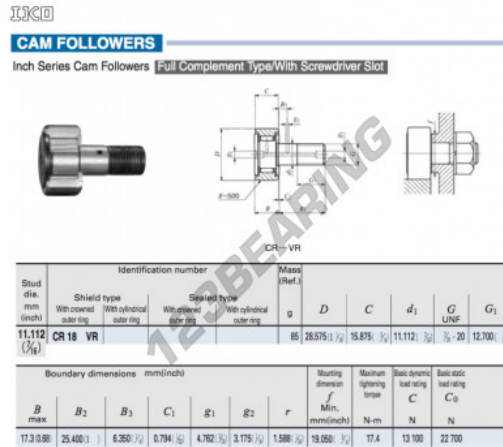

Cam follower CR18-VR-IKO - CR18-VR-IKO

<https://www.123bearing.com/bearing-housing/deep-groove-bearing/cam-follower/cr18-vr-iko>

PRODUCT FEATURES

Brand	IKO
N° Ean13	3616060463623
Inside diameter	11.112 mm
Outside diameter	28.575 mm
Thickness	15.875 mm
Weight	85 g
Packaging	1