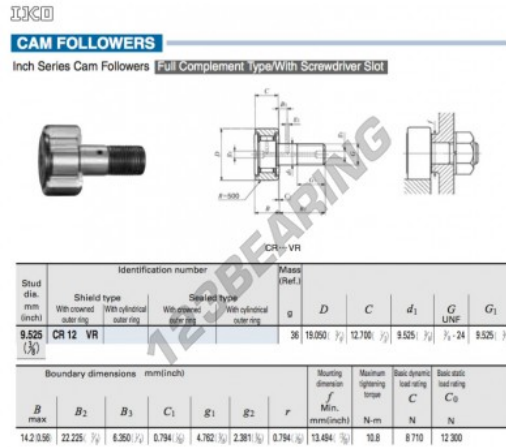

Cam follower CR12-VR-IKO - CR12-VR-IKO

<https://www.123bearing.com/bearing-housing/deep-groove-bearing/cam-follower/cr12-vr-iko>

PRODUCT FEATURES

Brand	IKO
N° Ean13	3616060463395
Inside diameter	9.525 mm
Inside diameter	3/8" inch
Outside diameter	19.05 mm
Outside diameter	3/4" inch
Thickness	12.7 mm
Thickness	1/2" inch
Weight	36 g
Packaging	1