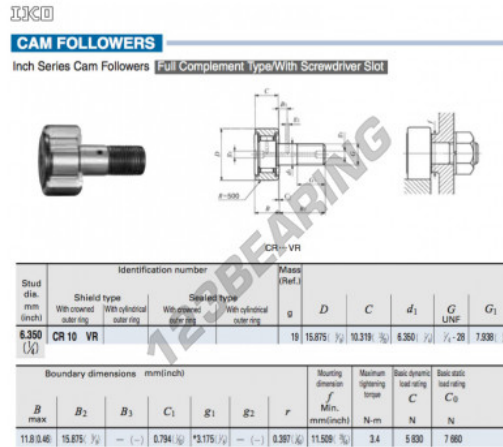

Cam follower CR10-VR-IKO - CR10-VR-IKO

<https://www.123bearing.com/bearing-housing/deep-groove-bearing/cam-follower/cr10-vr-iko>

PRODUCT FEATURES

Brand	IKO
N° Ean13	3616060463234
Inside diameter	6.35 mm
Outside diameter	15.875 mm
Thickness	10.319 mm
Weight	19 g
Packaging	1