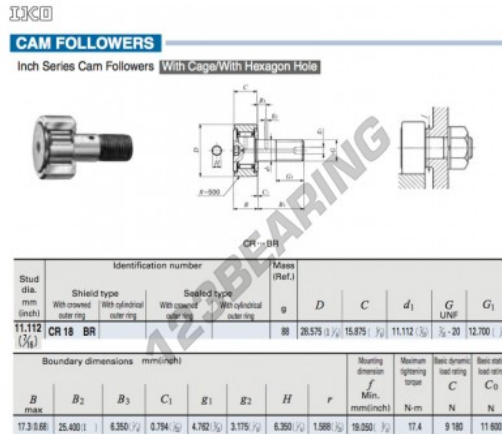

Cam follower CR18-BR-IKO - CR18-BR-IKO

<https://www.123bearing.com/bearing-housing/deep-groove-bearing/cam-follower/cr18-br-iko>

PRODUCT FEATURES

Brand	IKO
N° Ean13	3616060462503
Inside diameter	11.112 mm
Outside diameter	28.575 mm
Thickness	15.875 mm
Weight	88 g
Packaging	1