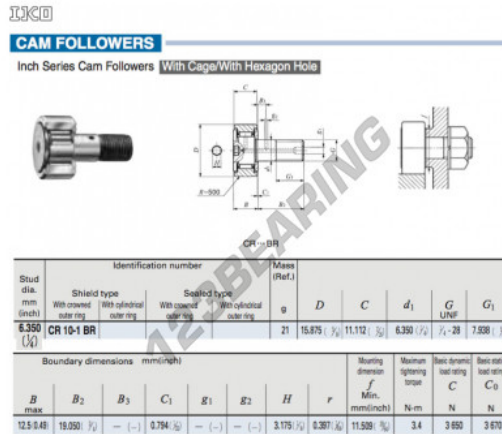

Cam follower CR10-1-BR-IKO - CR10-1-BR-IKO

<https://www.123bearing.com/bearing-housing/deep-groove-bearing/cam-follower/cr10-1-br-iko>

PRODUCT FEATURES

Brand	IKO
N° Ean13	3616060462374
Inside diameter	6.35 mm
Outside diameter	15.875 mm
Thickness	11.112 mm
Weight	21 g
Packaging	1