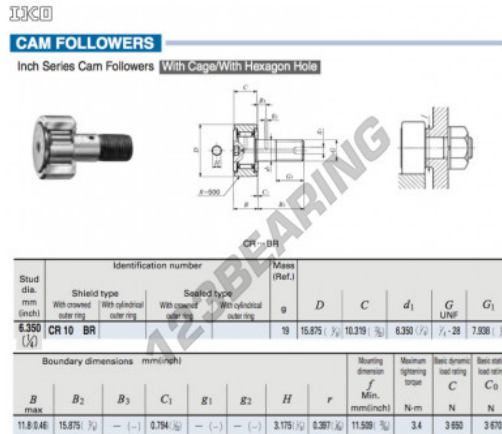

## Cam follower CR10-BR-IKO - CR10-BR-IKO

<https://www.123bearing.com/bearing-housing/deep-groove-bearing/cam-follower/cr10-br-iko>

### PRODUCT FEATURES

Brand	IKO
N° Ean13	3616060462336
Inside diameter	6.35 mm
Outside diameter	15.875 mm
Thickness	10.319 mm
Weight	19 g
Packaging	1

[contact@123bearing.com](mailto:contact@123bearing.com)