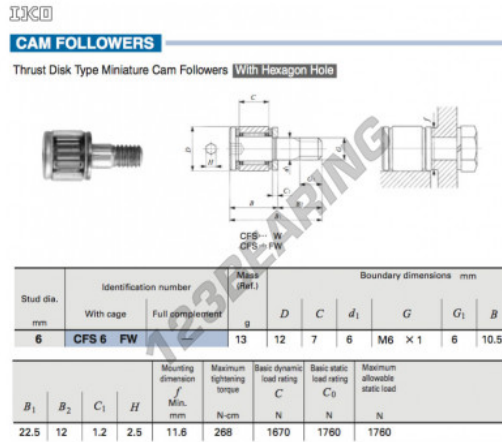

## Cam follower CFS6-FW-IKO - CFS6-FW-IKO

<https://www.123bearing.com/bearing-housing/deep-groove-bearing/cam-follower/cfs6-fw-iko>

### PRODUCT FEATURES

Brand	IKO
N° Ean13	3616060462244
Inside diameter	6 mm
Outside diameter	12 mm
Thickness	7 mm
Weight	13 g
Packaging	1

[contact@123bearing.com](mailto:contact@123bearing.com)

(646) 712 9672