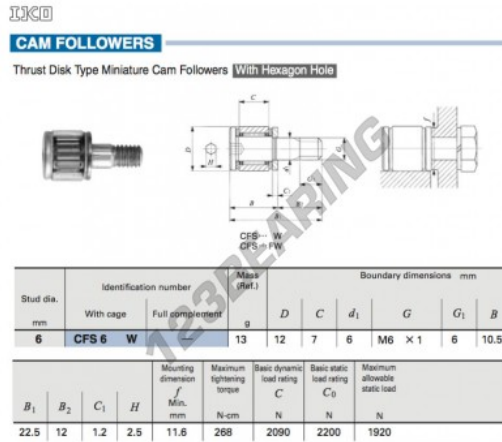

## Cam follower CFS6-W-IKO - CFS6-W-IKO

<https://www.123bearing.com/bearing-housing/deep-groove-bearing/cam-follower/cfs6-w-iko>

### PRODUCT FEATURES

Brand	IKO
N° Ean13	3616060462237
Inside diameter	6 mm
Inside diameter	0.236" inch
Outside diameter	12 mm
Outside diameter	0.472" inch
Thickness	7 mm
Thickness	0.276" inch
Weight	13 g
Packaging	1