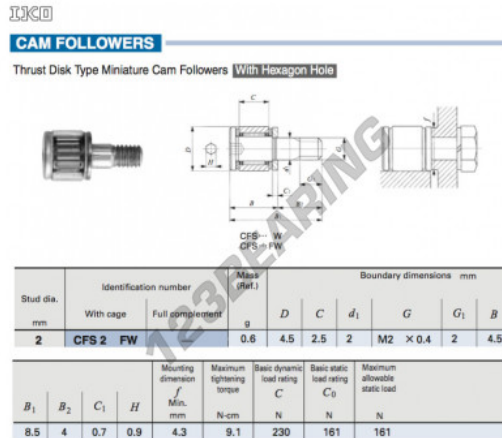

## Cam follower CFS2-FW-IKO - CFS2-FW-IKO

<https://www.123bearing.com/bearing-housing/deep-groove-bearing/cam-follower/cfs2-fw-iko>

### PRODUCT FEATURES

Brand	IKO
N° Ean13	3616060462169
Inside diameter	2 mm
Outside diameter	4.5 mm
Thickness	2.5 mm
Weight	0.6 g
Packaging	1

[contact@123bearing.com](mailto:contact@123bearing.com)

(646) 712 9672