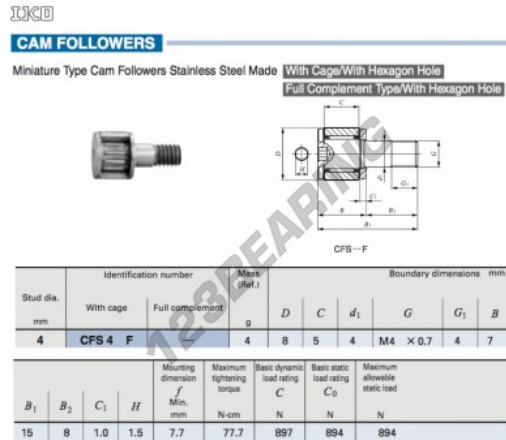

## Cam follower CFS4-F-IKO - CFS4-F-IKO

<https://www.123bearing.com/bearing-housing/deep-groove-bearing/cam-follower/cfs4-f-iko>

### PRODUCT FEATURES

Brand	IKO
N° Ean13	3616060462107
Inside diameter	4 mm
Outside diameter	8 mm
Thickness	5 mm
Weight	4 g
Packaging	1

[contact@123bearing.com](mailto:contact@123bearing.com)

(646) 712 9672