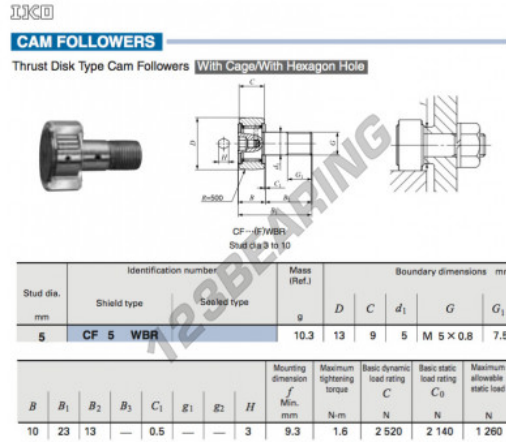

## Cam follower CF5-WBR-IKO - CF5-WBR-IKO

<https://www.123bearing.com/bearing-housing/deep-groove-bearing/cam-follower/cf5-wbr-iko>

### PRODUCT FEATURES

Brand	IKO
N° Ean13	3663952459332
Inside diameter	5 mm
Outside diameter	13 mm
Thickness	9 mm
Weight	10.3 g
Packaging	1

[contact@123bearing.com](mailto:contact@123bearing.com)

(646) 712 9672