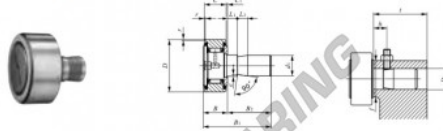

## Cam follower CF-SFU-20-1-IKO - CF-SFU-20-1-IKO

<https://www.123bearing.com/bearing-housing/deep-groove-bearing/cam-follower/cf-sfu-20-1-iko>

IKO

### CAM FOLLOWERS

Easy Mounting Type Cam Followers With Cage/With Screwdriver Slot

Stud dia. mm	Identification number	Mass (Ref.)		Boundary dimensions mm						
		$\phi$	$D$	$C$	$d_1$	$B$ max	$B_1$ max	$B_2$	$C_1$	$L_1$
20	CF-SFU-20-1	360	47	24	20	25.6	50.5	24.9	0.8	10