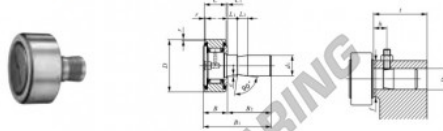

## Cam follower CF-SFU-6-IKO - CF-SFU-6-IKO

<https://www.123bearing.com/bearing-housing/deep-groove-bearing/cam-follower/cf-sfu-6-iko>

IKO

### CAM FOLLOWERS

Easy Mounting Type Cam Followers With Cage/With Screwdriver Slot

Stud dia. mm	Identification number	Mass (Ref.)		Boundary dimensions mm						
		$m$	$D$	$C$	$d_1$	$B$ max	$B_1$ max	$B_2$	$C_1$	$L_1$
6	CF-SFU- 6	19.5	16	11	6	12.2	32	19.8	0.6	5