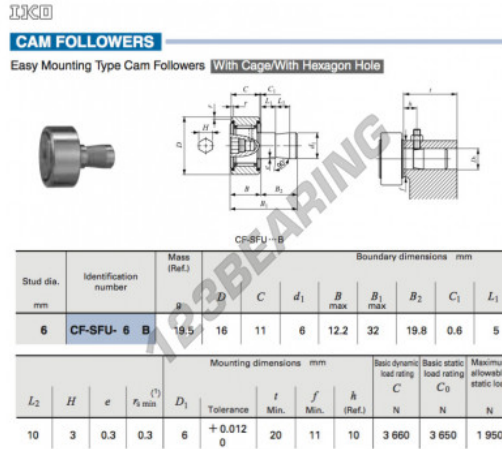

Cam follower CF-SFU-6-B-IKO - CF-SFU-6-B-IKO

<https://www.123bearing.com/bearing-housing/deep-groove-bearing/cam-follower/cf-sfu-6-b-iko>

PRODUCT FEATURES

Brand	IKO
N° Ean13	3663952458960
Inside diameter	6 mm
Inside diameter	0.236" inch
Outside diameter	16 mm
Outside diameter	0.63" inch
Thickness	11 mm
Thickness	0.433" inch
Weight	19.5 g
Packaging	-
Standard	No standard