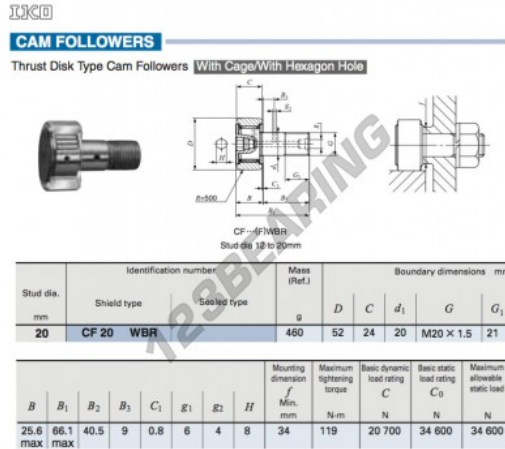

Cam follower CF20-WBR-IKO - CF20-WBR-IKO

<https://www.123bearing.com/bearing-housing/deep-groove-bearing/cam-follower/cf20-wbr-iko>

PRODUCT FEATURES

Brand	IKO
N° Ean13	3663952458625
Inside diameter	20 mm
Inside diameter	0.787" inch
Outside diameter	52 mm
Outside diameter	2.047" inch
Thickness	24 mm
Thickness	0.945" inch
Weight	460 g
Packaging	1