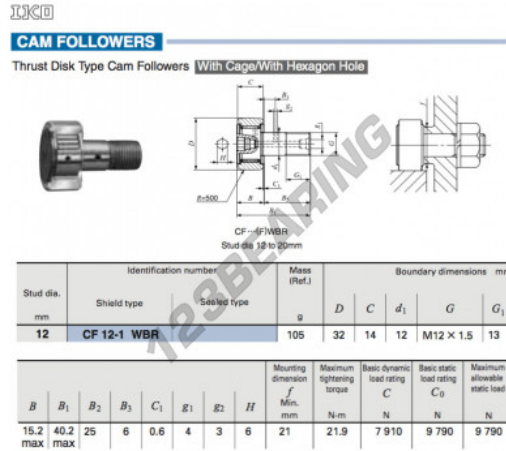

Cam follower CF12-1-WBR-IKO - CF12-1-WBR-IKO

<https://www.123bearing.com/bearing-housing/deep-groove-bearing/cam-follower/cf12-1-wbr-iko>

PRODUCT FEATURES

Brand	IKO
N° Ean13	3616060461513
Inside diameter	12 mm
Outside diameter	32 mm
Thickness	14 mm
Weight	105 g
Packaging	1