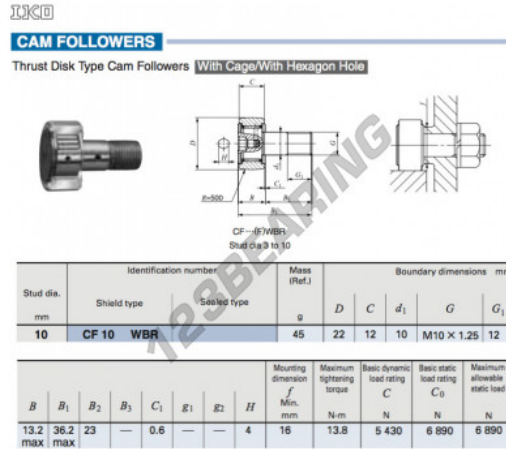

## Cam follower CF10-WBR-IKO - CF10-WBR-IKO

<https://www.123bearing.com/bearing-housing/deep-groove-bearing/cam-follower/cf10-wbr-iko>

### PRODUCT FEATURES

Brand	IKO
N° Ean13	3616060461476
Inside diameter	10 mm
Outside diameter	22 mm
Thickness	12 mm
Weight	45 g
Packaging	1

[contact@123bearing.com](mailto:contact@123bearing.com)

(646) 712 9672