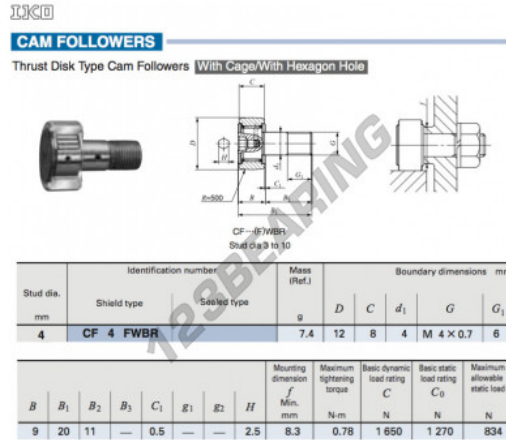

Cam follower CF4-FWBR-IKO - CF4-FWBR-IKO

<https://www.123bearing.com/bearing-housing/deep-groove-bearing/cam-follower/cf4-fwbr-iko>

PRODUCT FEATURES

Brand	IKO
N° Ean13	3616060461445
Inside diameter	4 mm
Outside diameter	12 mm
Thickness	8 mm
Weight	7.4 g
Packaging	1