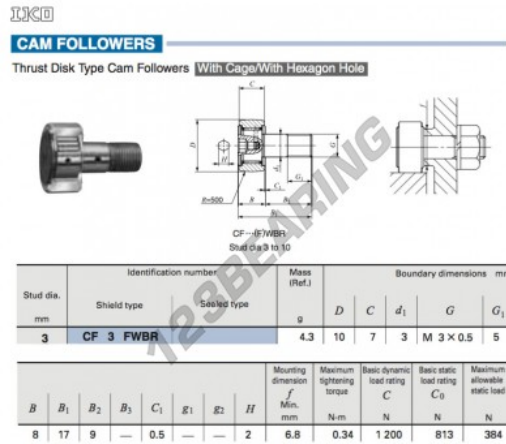

Cam follower CF3-FWBR-IKO - CF3-FWBR-IKO

<https://www.123bearing.com/bearing-housing/deep-groove-bearing/cam-follower/cf3-fwbr-iko>

PRODUCT FEATURES

Brand	IKO
N° Ean13	3616060461421
Inside diameter	3 mm
Outside diameter	10 mm
Thickness	7 mm
Weight	4.3 g
Packaging	1