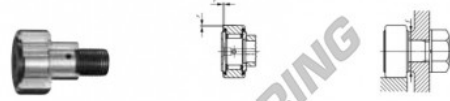

## Cam follower CFE20-VUU-IKO - CFE20-VUU-IKO

<https://www.123bearing.com/bearing-housing/deep-groove-bearing/cam-follower/cfe20-vuu-iko>

IKO

### CAM FOLLOWERS

Eccentric Type Cam Followers Full Complement Type/With Screwdriver Slot

CFE20-VUU

Outside diameter of eccentric outer ring mm	Identification number				Mass (Ref.)									
	Shield type		Sealed type		g	D	C	d <sub>e</sub>						
27	With crowned outer ring	With cylindrical outer ring	With crowned outer ring	With cylindrical outer ring	505	52	24	27						
CFE 20 VUU														
Boundary dimensions mm														
G	B <sub>3</sub>	B <sub>max</sub>	B <sub>2</sub> max	B <sub>2</sub>	C <sub>1</sub>	g <sub>1</sub>	G <sub>1</sub>	r <sub>1</sub> min	Eccentricity E	Mounting dimension f Min. mm	Maximum ignoring torque N·m	Basic dynamic load rating C N	Basic static load rating C <sub>0</sub> N	Maximum allowable static load N
M20 × 1.5	19.5	25.6	66.1	40.5	0.8	8	21	1	0.8	34	119	33 200	64 500	37 500

## PRODUCT FEATURES

Brand	IKO
N° Ean13	3616060461193
Inside diameter	27 mm
Outside diameter	52 mm
Thickness	24 mm
Weight	505 g
Packaging	1

[contact@123bearing.com](mailto:contact@123bearing.com)

(646) 712 9672